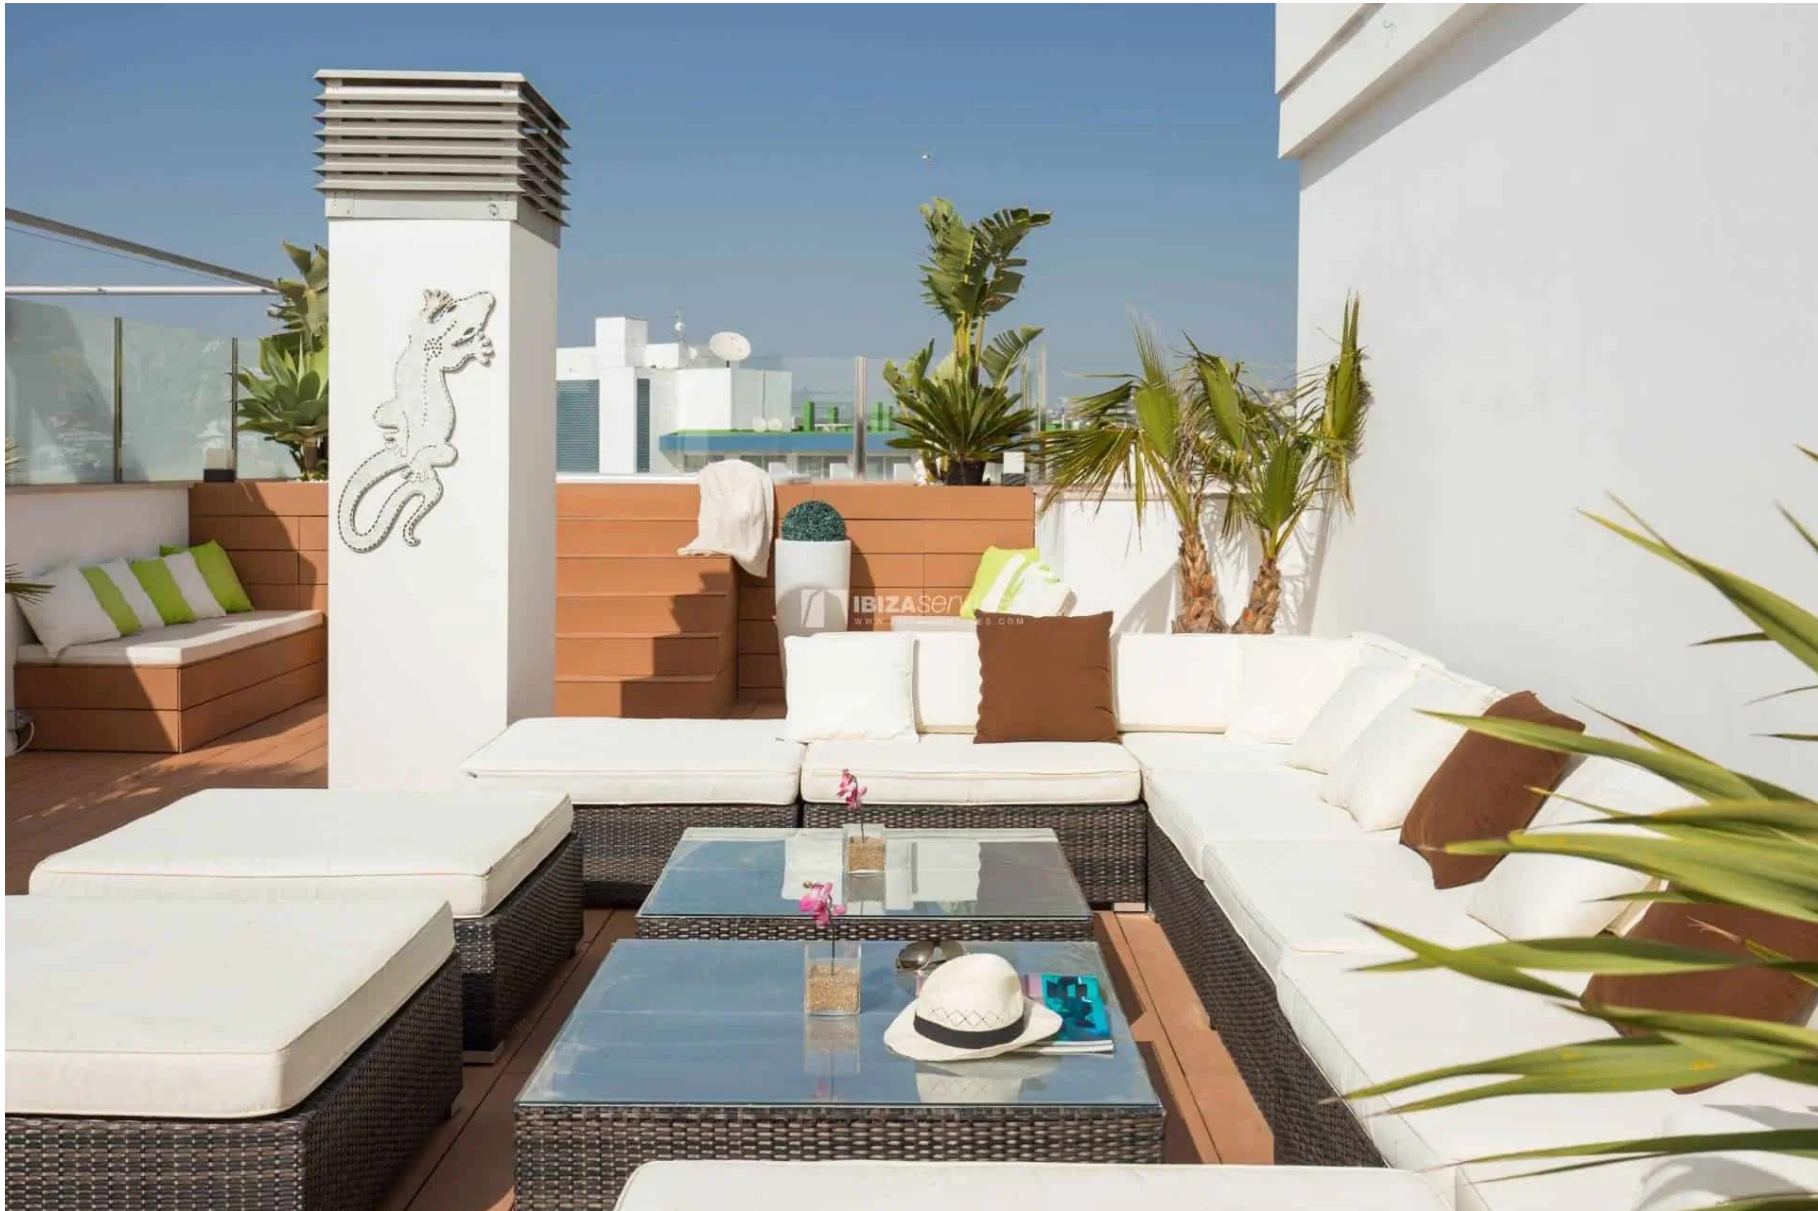

3 bedroom penthouse seasonal rental Talamanca with jacuzzi

BEDROOMS 3 BATHROOMS 2 AREA 115m2

3 bedroom penthouse seasonal rental Talamanca with jacuzzi

Modern apartment situated in Illa Plana, Talamanca. Located next to Marina Botafoch y Talamanca beach and all amenities.

This apartment on the 2nd floor has a spacious living room with sofa with open fitted kitchen, three bedrooms, and two bathroom, terrace with dinning table for 6 person and biggest roof top with Bar, TV and Jacuzzi. **3 bedroom penthouse seasonal rental Talamanca**

Fully air conditioned, Internet WIFI, TV Satellite.

The residence has a community pool and a parking place.

Features

- Pool
- Barbecue
- Bidet
- Dishwasher
- Hot tub / Jacuzzi / Whirlpool
- Kettle
- Microwave
- Private parking
- Stereo
- Tumble dried
- Disabled access
- Pets not allowed
- Air conditioning
- Bath
- Coffee pot
- Hairdryer
- Ironing board
- Lift
- Oven
- Shower
- Television
- Washing machine
- High Speed Internet